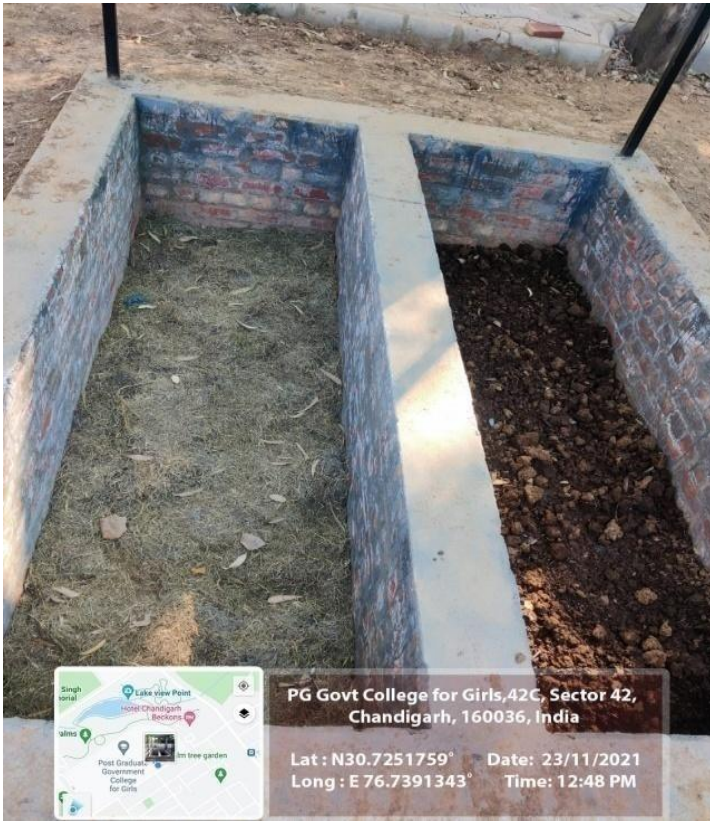

Rudraksh Plantation

Chandan Vatika

Heritage Triveni

Pop Up Fountain Park

Botanical Garden

Kitchen Garden

Eco Park

Solace Park

Science Park

Fruit Park

Herbal Garden

Auditorium Lounge Park

Green House

Butterfly Gardens

Organic Gardens -Recycling of Yard Waste

Nisha Jassi
Principal
Principal
P.G. Govt. College for Girls
Sector 42, Chandigarh