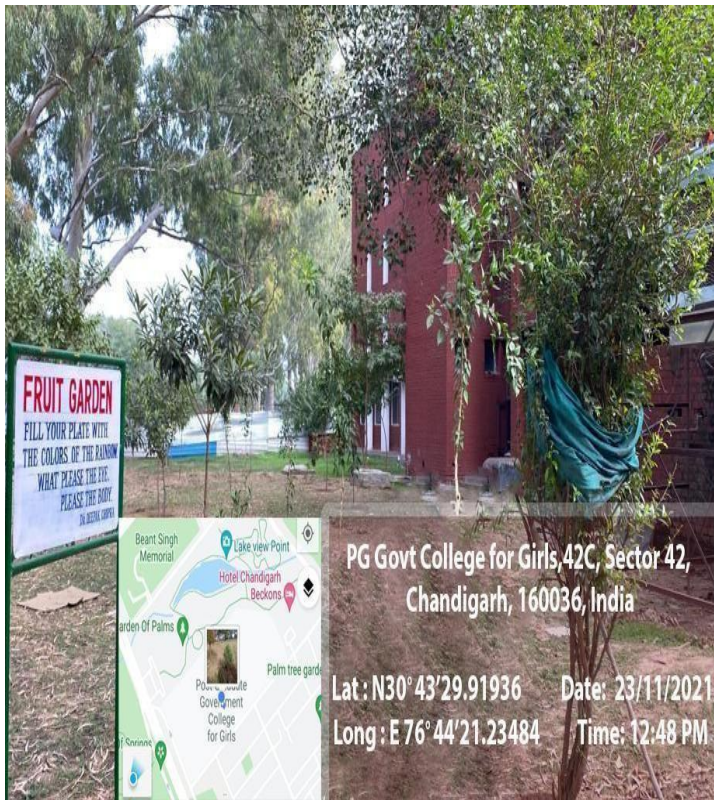

Rudraksh Plantation

Chandan Vatika

Heritage Triveni

Pop Up Fountain Park

Botanical Garden

Kitchen Garden

Eco Park

Solace Park

Science Park

Fruit Park

Herbal Garden

Auditorium Lounge Park

Green House

Butterfly Gardens

Organic Gardens -Recycling of Yard Waste

Nisha Jassi
Principal
Principal
P.G. Govt. College for Girls
Sector 42, Chandigarh